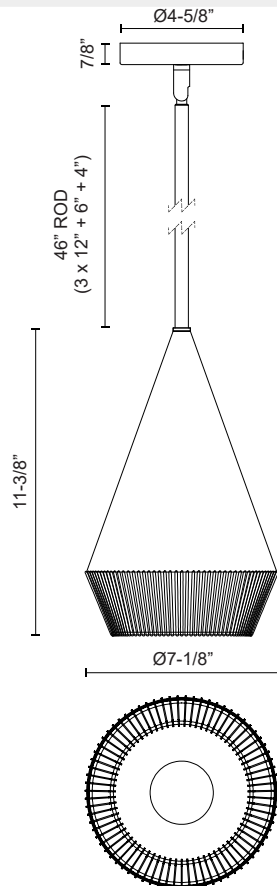

alora mood

P. 1.855.855.8926

CANADA: 19054 28TH Avenue Surrey - BC V3Z 6M3

USA: 3035 E. Lone Mountain Rd - Las Vegas, NV, 89081

DAPHNE PD633107

FIXTURE DIMENSIONS	D7-1/8" x H11-3/8"
LAMP TYPE	E26
MAX WATTAGE	60W
BULB QTY	1
BULBS INCLUDED	No
VOLTAGE	120V
MATERIAL	Steel + Rope
SHADE DETAILS	Steel Shade
ROD LENGTH	46" Max (3x12" + 1x6" + 1x4")
MINIMUM HANG HEIGHT	16"
SLOPED CEILING ADAPTABLE	Yes, Up to 45 Degrees
ILLUMINATION DIRECTION	Down
LOCATION	Damp
CANOPY DIMENSIONS	D4-5/8" x H7/8"
PAINT FINISH	MB01; WH01;

[D - Diameter, L - Length, W - Width, H - Height, E - Extension]

AVAILABLE FINISHES:

PD633107MBBR
Matte
Black/Braided
Rope

PD633107WHBR
White/Braided
Rope

*For complete warranty terms, please visit: www.aloralighting.com/warranty